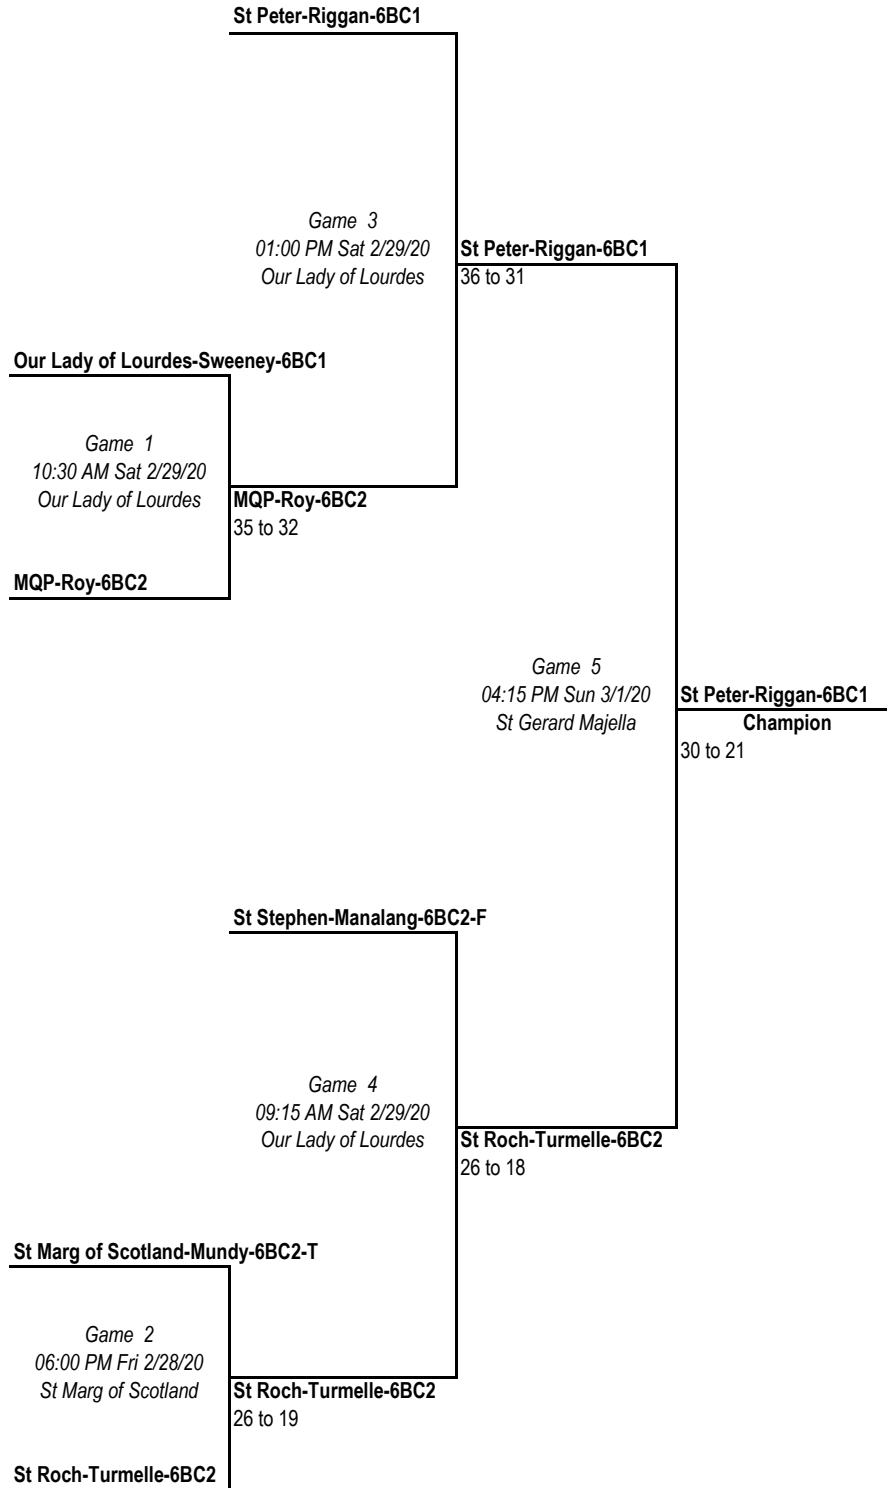

6B3

Updated 2/23