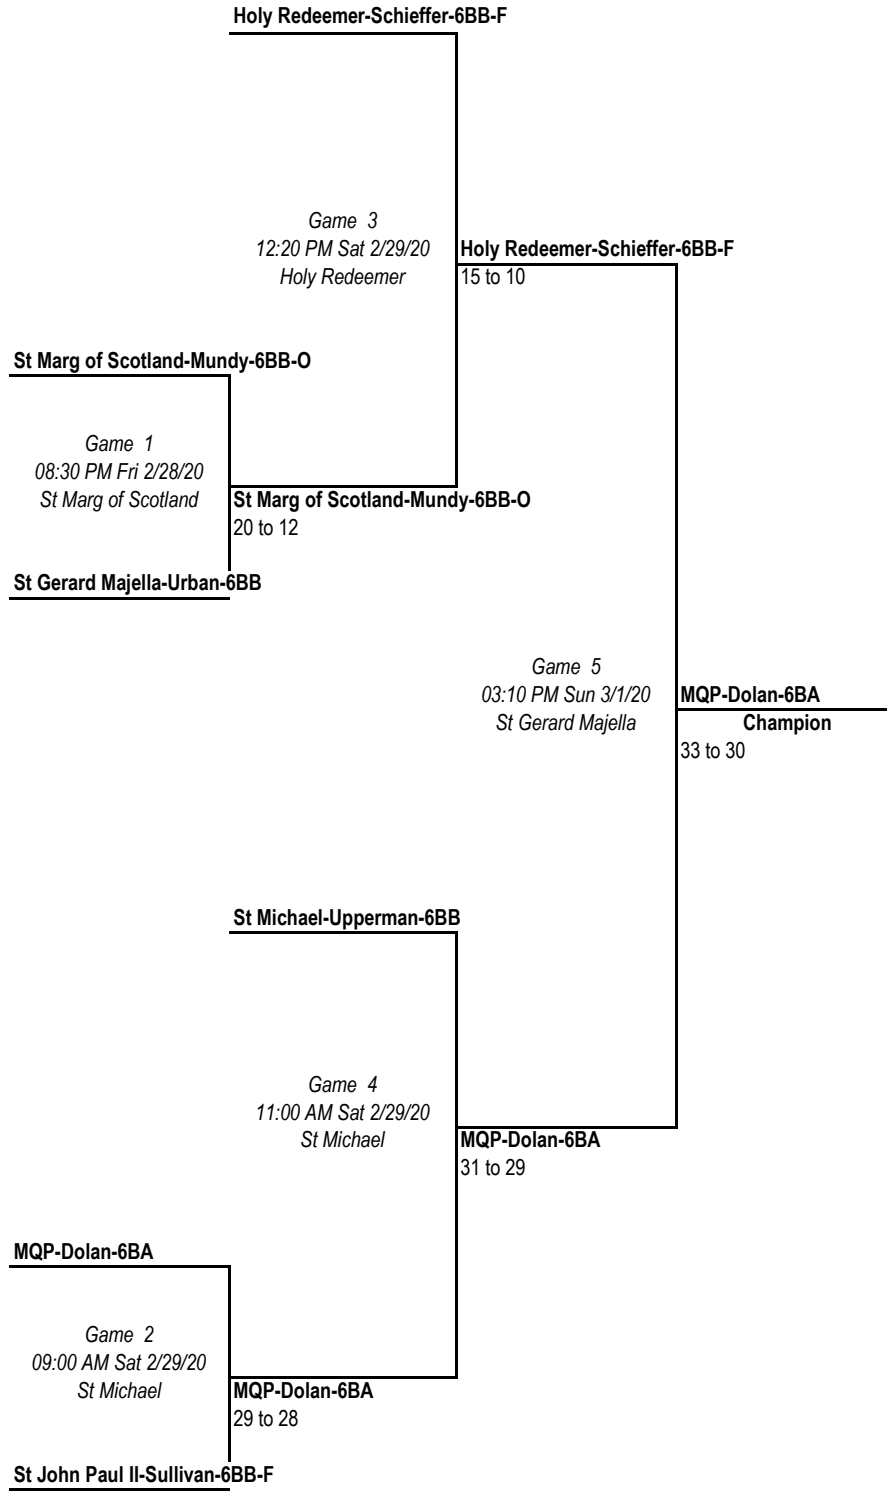

6B1

Updated 2/23