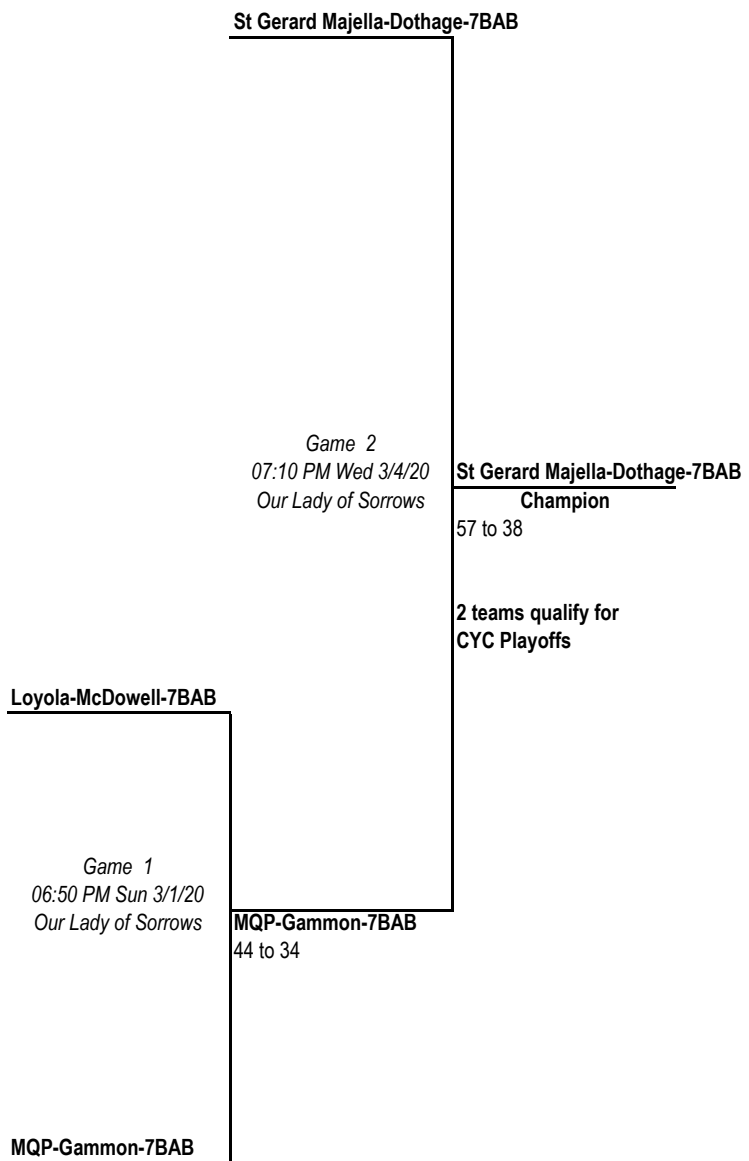

6B Large

6B Small

7B Large

7B Small

8B Large

St Peter-Villhard-8BA

Game 1
08:00 PM Sun 3/1/20
Our Lady of Sorrows

St Peter-Villhard-8BA