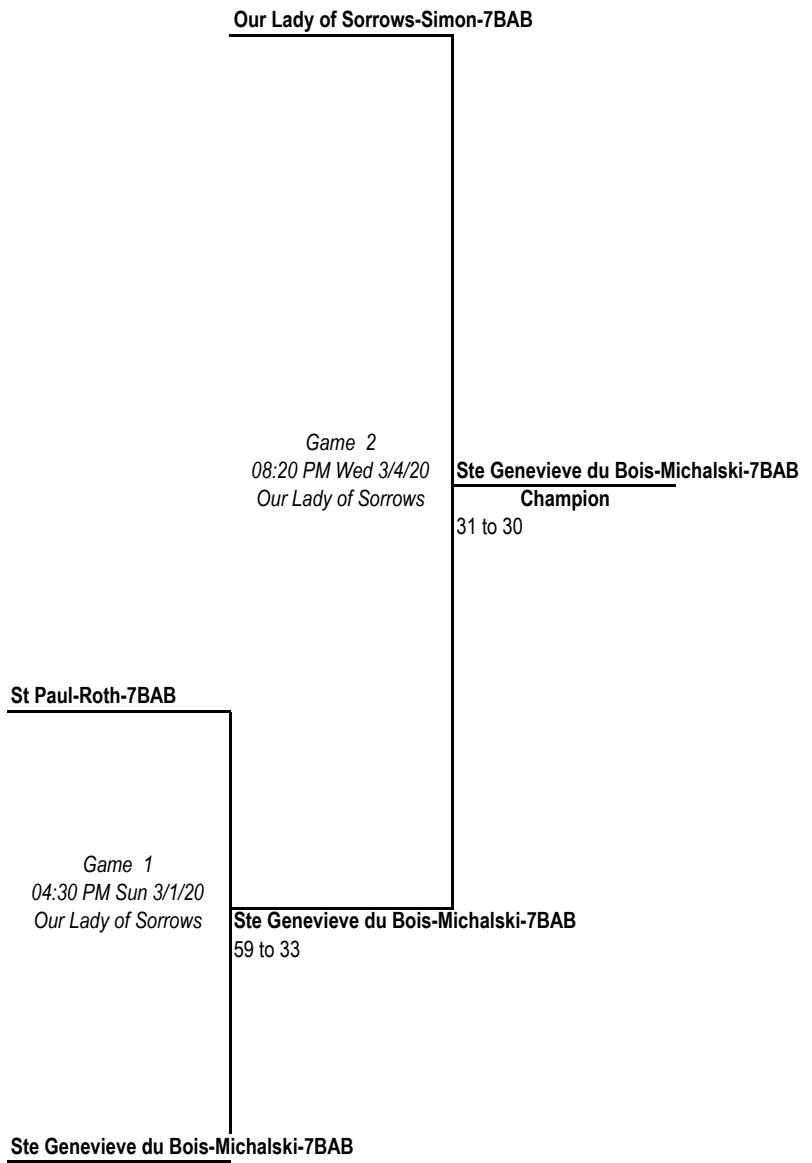

6B Large

6B Small

7B Large

7B Small

8B Large

St Peter-Villhard-8BA

Game 1
08:00 PM Sun 3/1/20
Our Lady of Sorrows

St Peter-Villhard-8BA