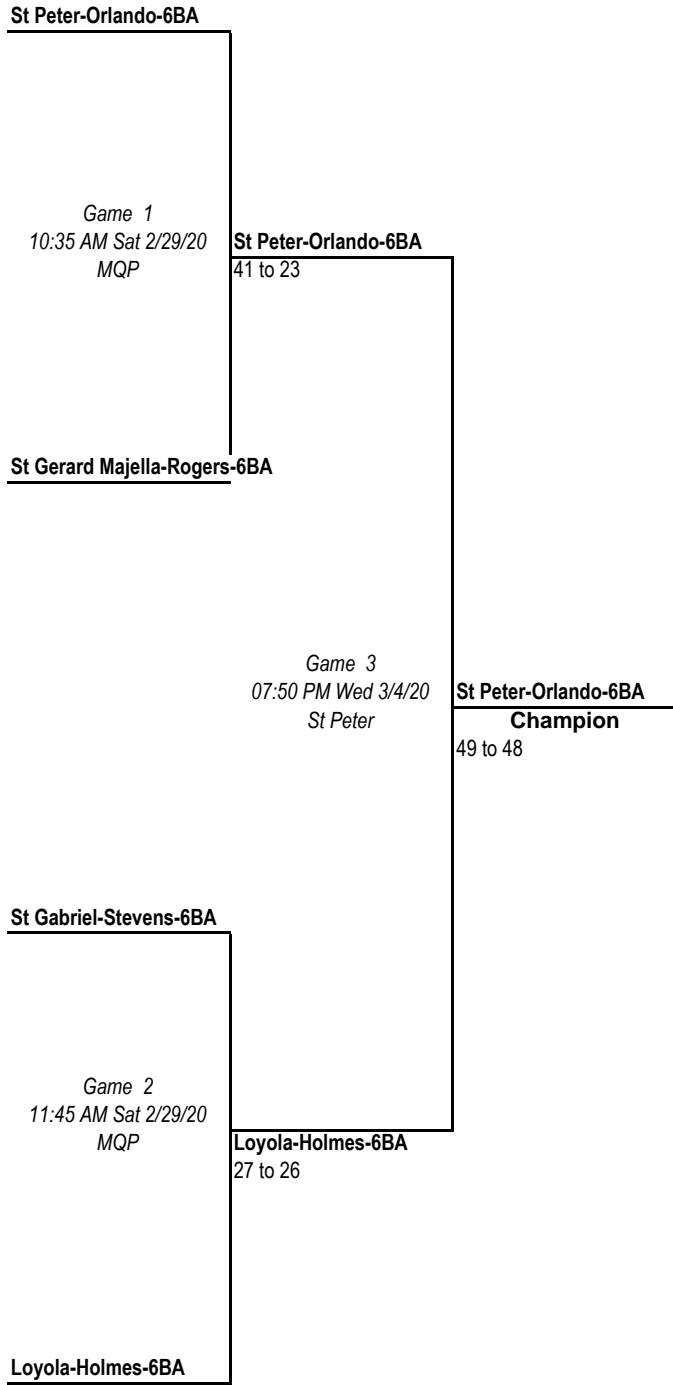

6B Large

6B Small

7B Large

7B Small

8B Large

St Peter-Villhard-8BA

Game 1
08:00 PM Sun 3/1/20
Our Lady of Sorrows

St Peter-Villhard-8BA