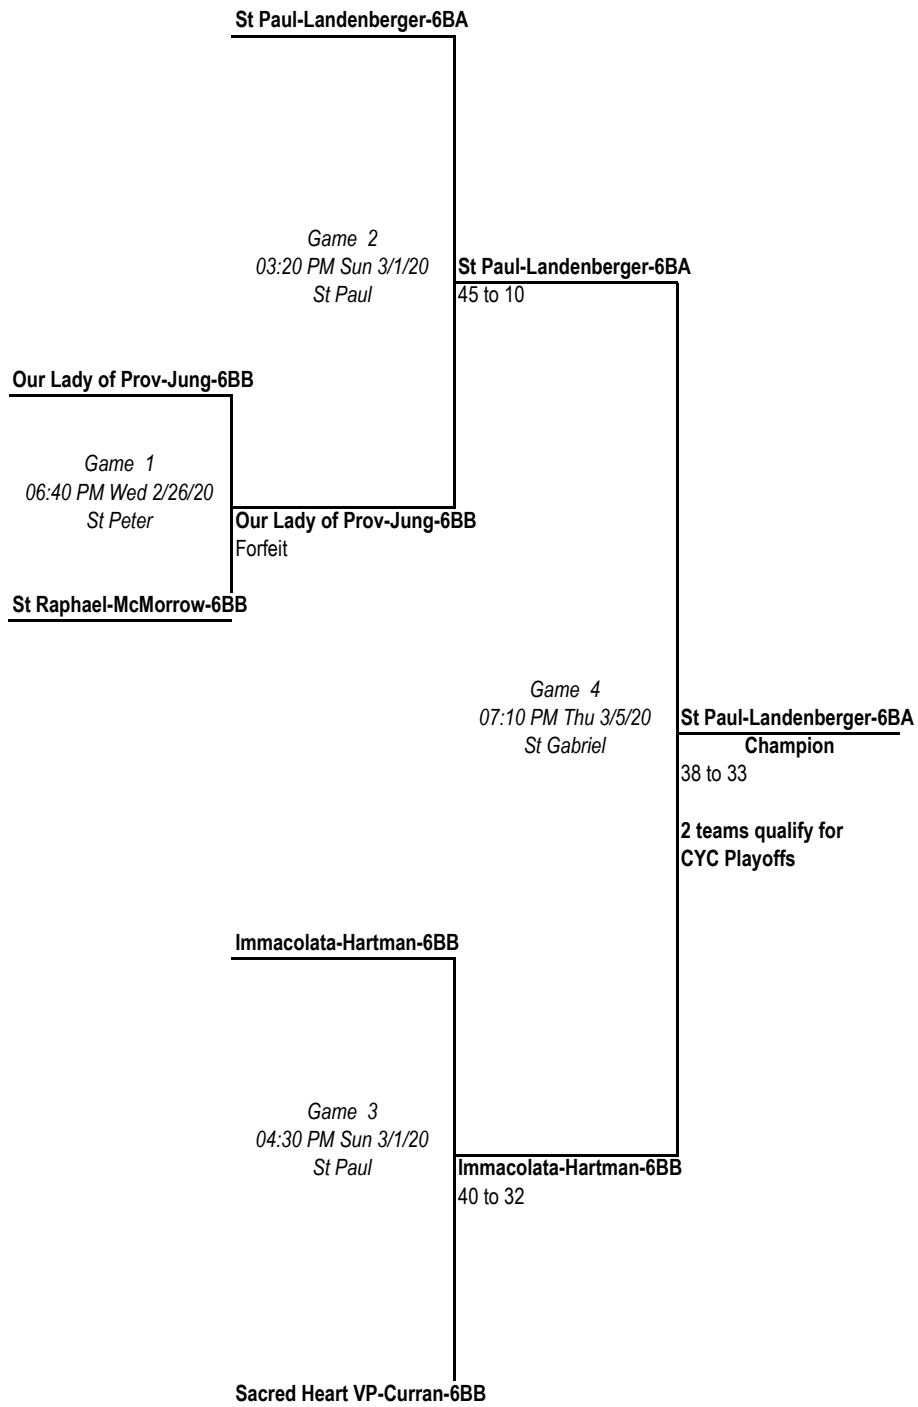

Schedule on Sun 3/1
may change based on
seeding and conflicts.

Immacolata-McIntosh-5BA

Game 1
02:35 PM Sun 3/1/20
Holy Redeemer

St Raphael-Mense-5BA

St Raphael-Mense-5BA
39 to 23

Game 3
06:00 PM Thu 3/5/20
St Gabriel

6B Large

6B Small

7B Large

7B Small

8B Large

St Peter-Villhard-8BA

Game 1
08:00 PM Sun 3/1/20
Our Lady of Sorrows

St Peter-Villhard-8BA