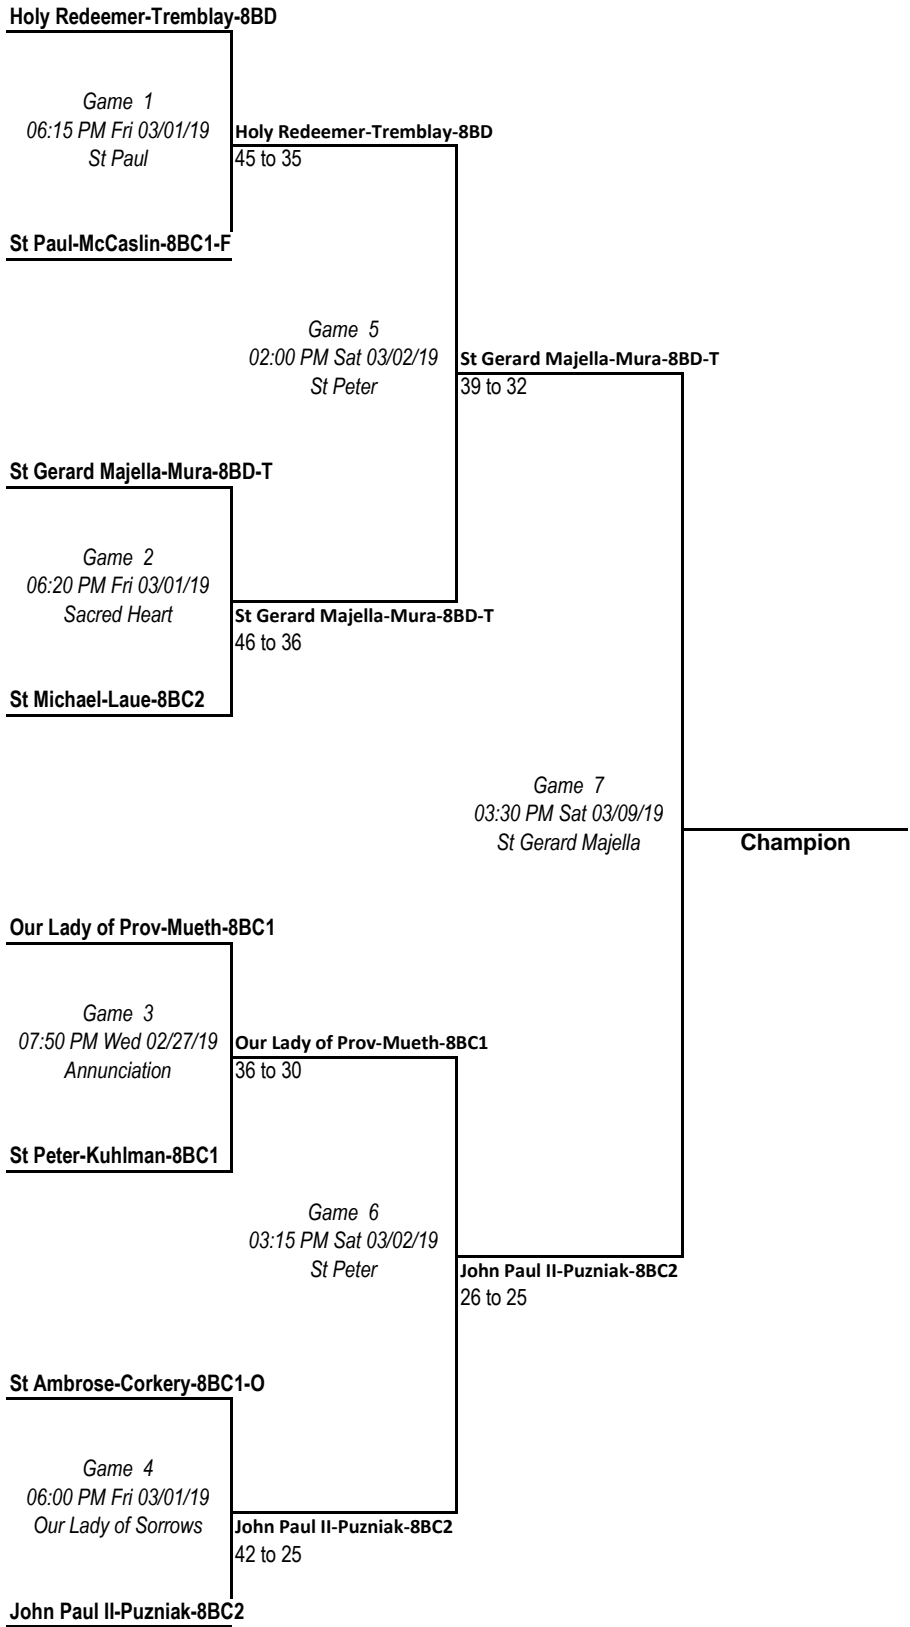

8B1

8B2

St James-Finn-8BB2

Game 1
12:45 PM Sat 03/02/19
St Gabriel

St James-Finn-8BB2
56 to 47

St Peter-Conran-8BB1

Game 3
02:20 PM Sat 03/09/19
St Gerard Majella

Champion

St Peter-Riggan-8BB2

Game 2
07:10 PM Sat 03/02/19
St Peter

St Peter-Riggan-8BB2
46 to 36

St Mary Magdalen BR-Allen-8BB1

8B3

8B4

8B5