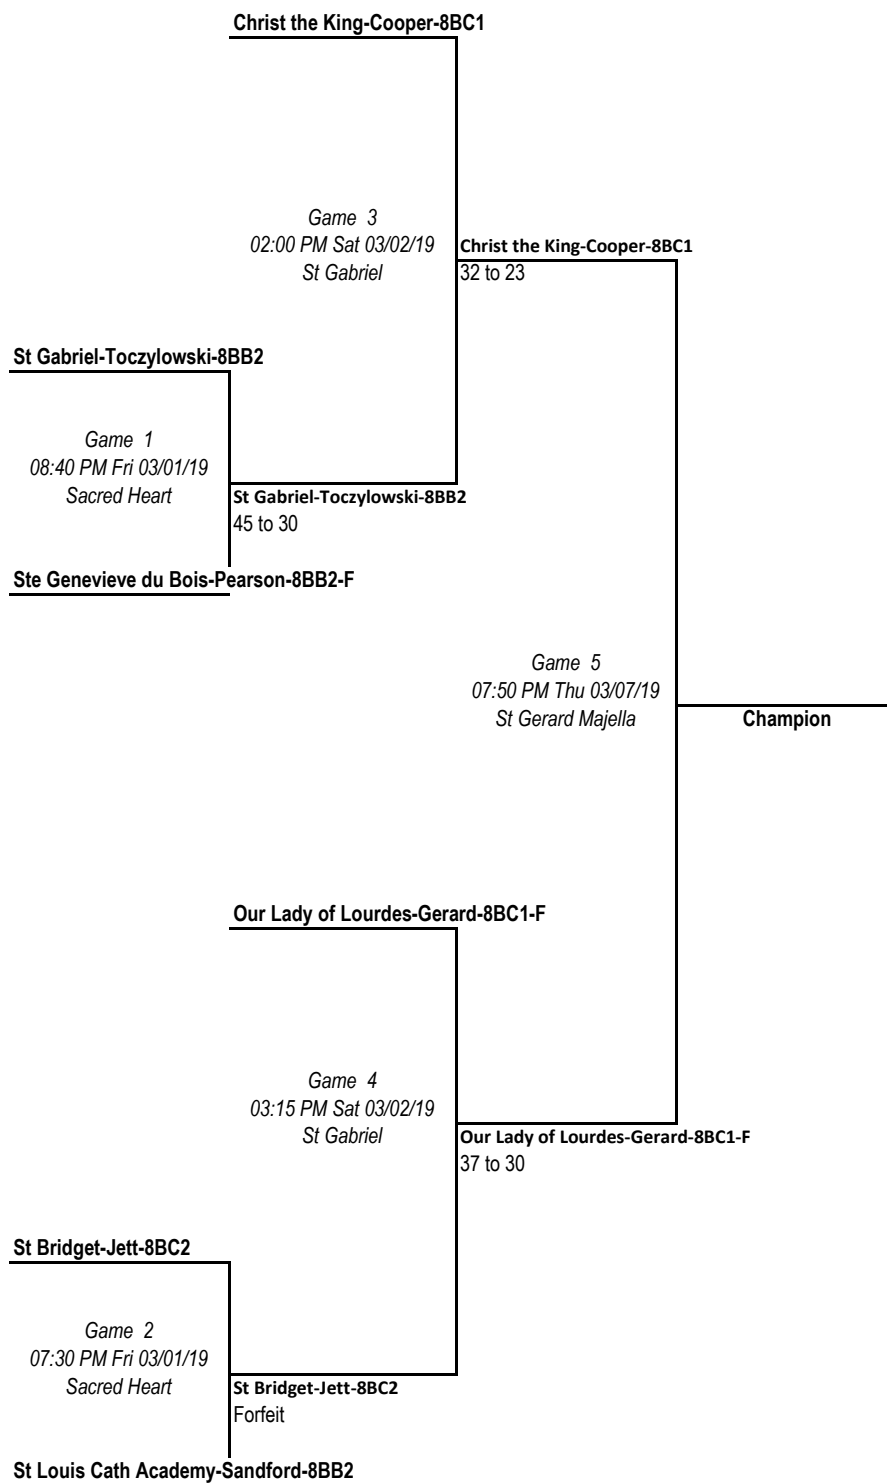

8B1

8B2

St James-Finn-8BB2

Game 1
12:45 PM Sat 03/02/19
St Gabriel

St James-Finn-8BB2
56 to 47

St Peter-Conran-8BB1

Game 3
02:20 PM Sat 03/09/19
St Gerard Majella

Champion

St Peter-Riggan-8BB2

Game 2
07:10 PM Sat 03/02/19
St Peter

St Peter-Riggan-8BB2
46 to 36

St Mary Magdalen BR-Allen-8BB1

8B3

8B4

8B5