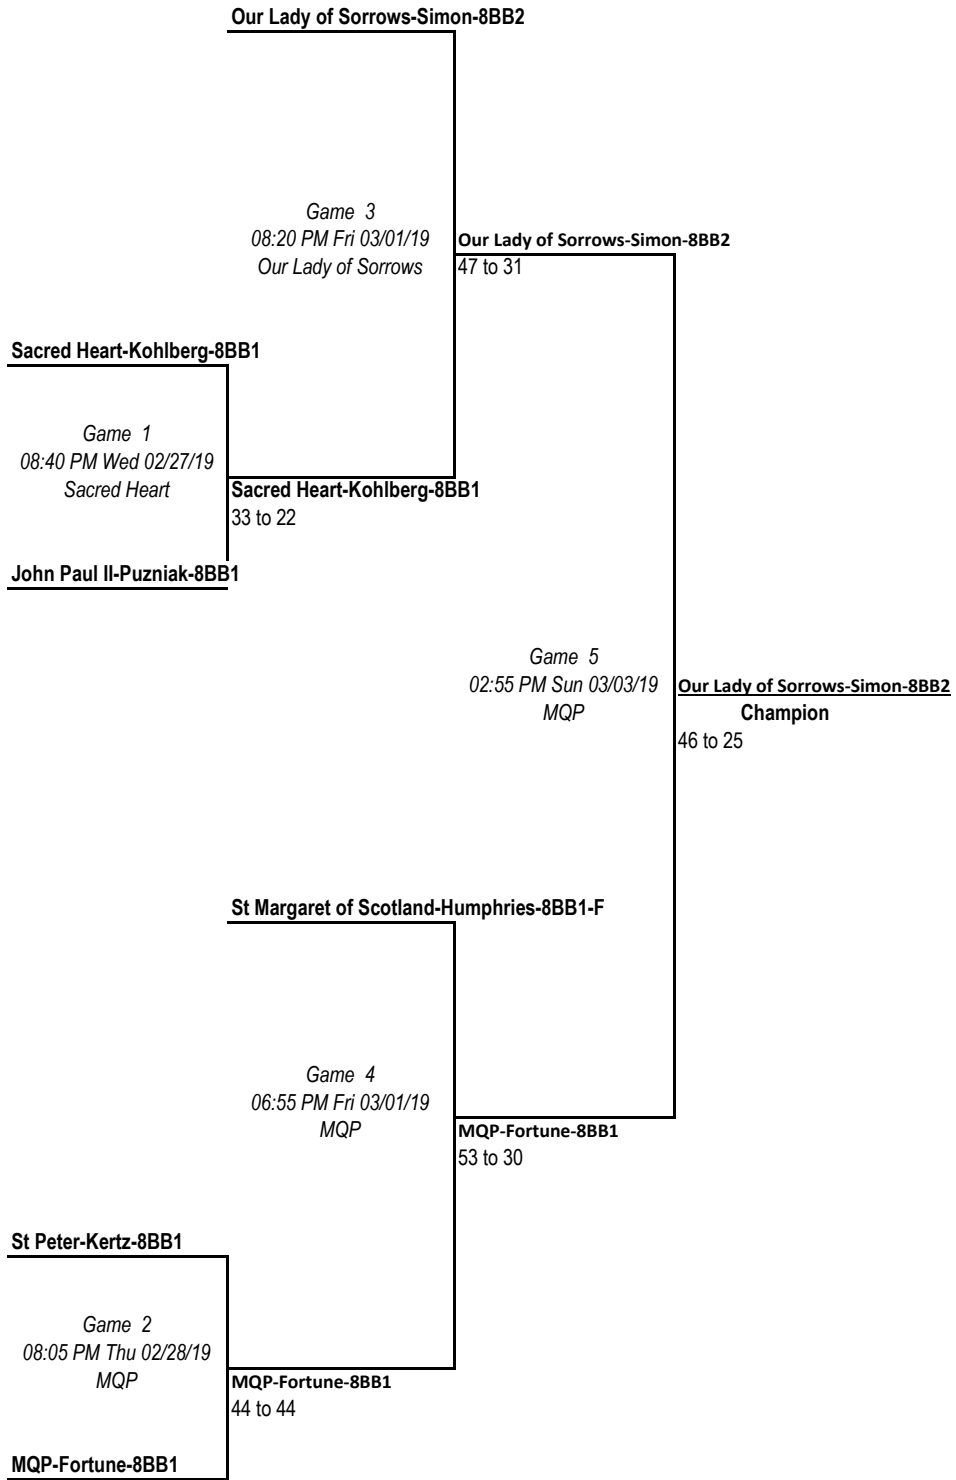

8B1

8B2

St James-Finn-8BB2

Game 1
12:45 PM Sat 03/02/19
St Gabriel

St James-Finn-8BB2
56 to 47

St Peter-Conran-8BB1

Game 3
02:20 PM Sat 03/09/19
St Gerard Majella

Champion

St Peter-Riggan-8BB2

Game 2
07:10 PM Sat 03/02/19
St Peter

St Peter-Riggan-8BB2
46 to 36

St Mary Magdalen BR-Allen-8BB1

8B3

8B4

8B5