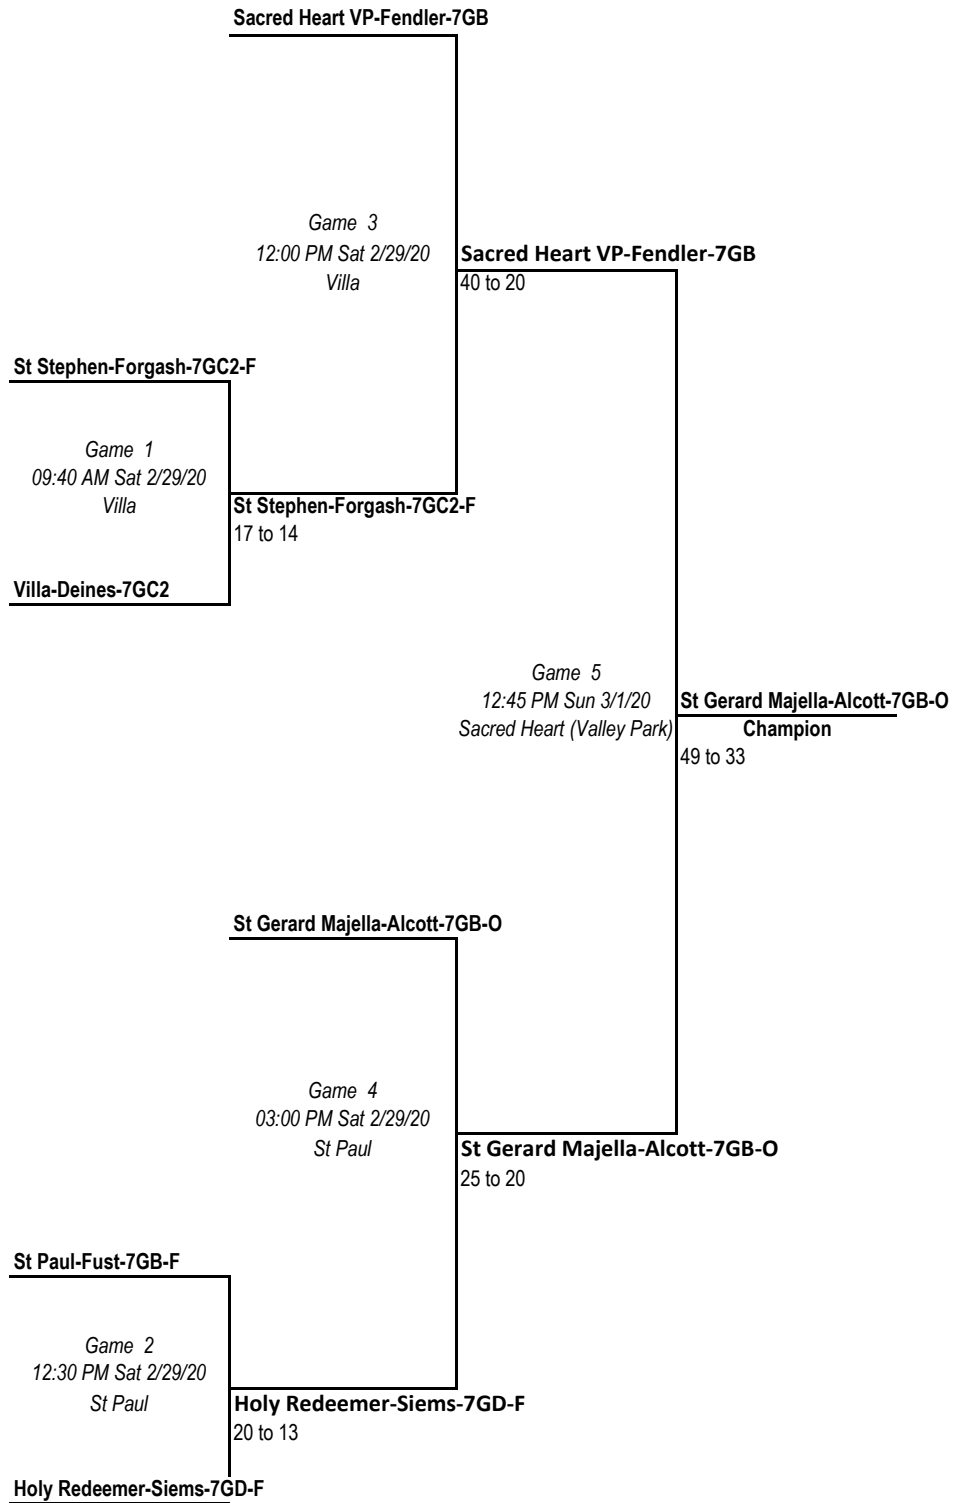

7G1

7G2

St Gabriel-Cleary-7GC1-F

Game 1
05:30 PM Fri 2/28/20
St Gabriel

St Frances Cabrini-Heidbreder-7GC2

St Frances Cabrini-Heidbreder-7GC2

Game 5
07:00 PM Sat 2/29/20
St Gabriel

St Frances Cabrini-Heidbreder-7GC2

19 to 15

Ste Genevieve du Bois-Martin-7GC1

Game 3
07:30 PM Fri 2/28/20
Sacred Heart (Valley Park)

Ste Genevieve du Bois-Martin-7GC1

23 to 15

St Peter-Moore-7GD

Game 6
11:20 AM Sat 2/29/20
Our Lady of Sorrows