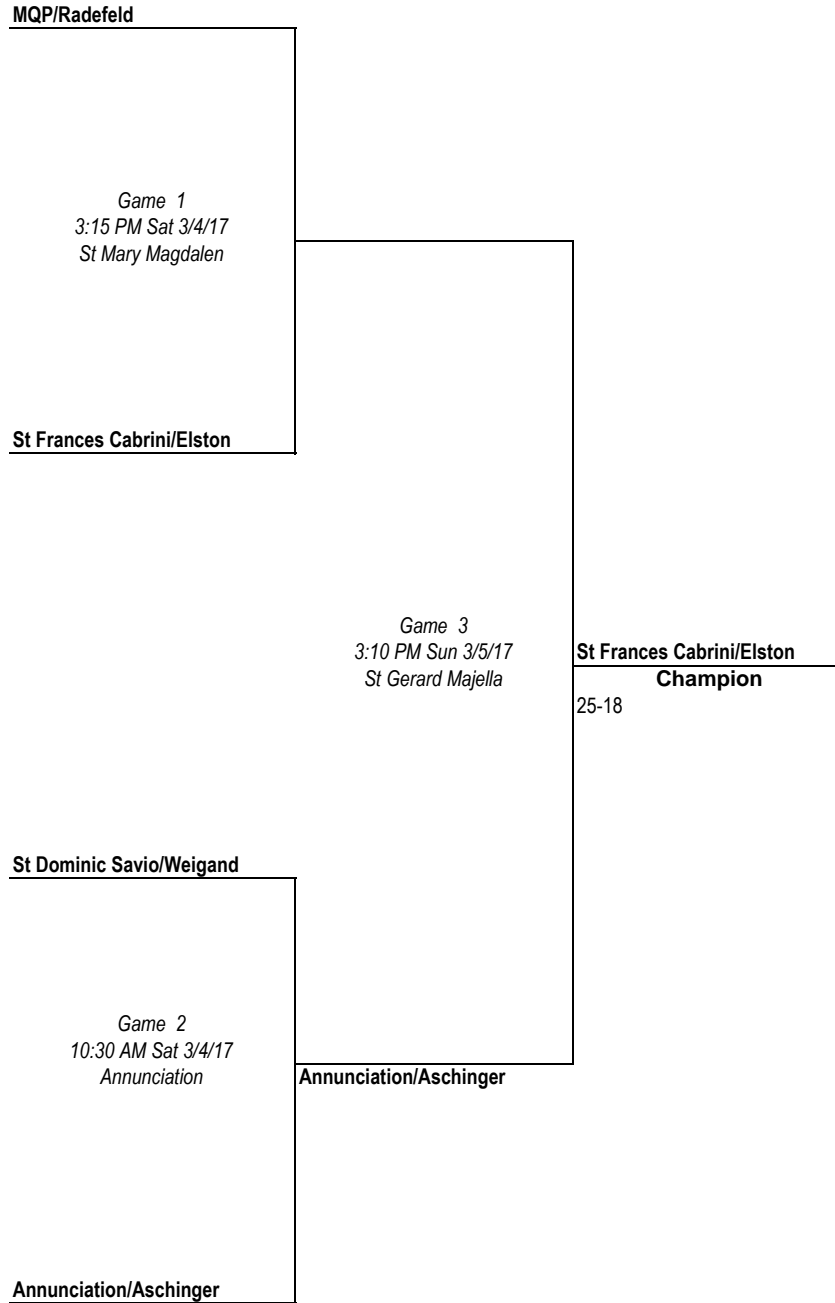

6G1 Tom Elder

St Peter/Westphale

Game 1
1:00 PM Sat 3/4/17
Annunciation

Immacolata/Newbold

St Peter/Westphale
24-11

Game 3
2:05 PM Sun 3/5/17
St Gerard Majella

St Peter/Westphale
17-15
Champion

St Joan of Arc/Fronick

Game 2
3:00 PM Sat 3/4/17
St Gabriel

Visitation/Brinker

St Joan of Arc/Fronick
12-11

6G2 Tom Elder

6G3 Tom Elder

6G4 Tom Elder