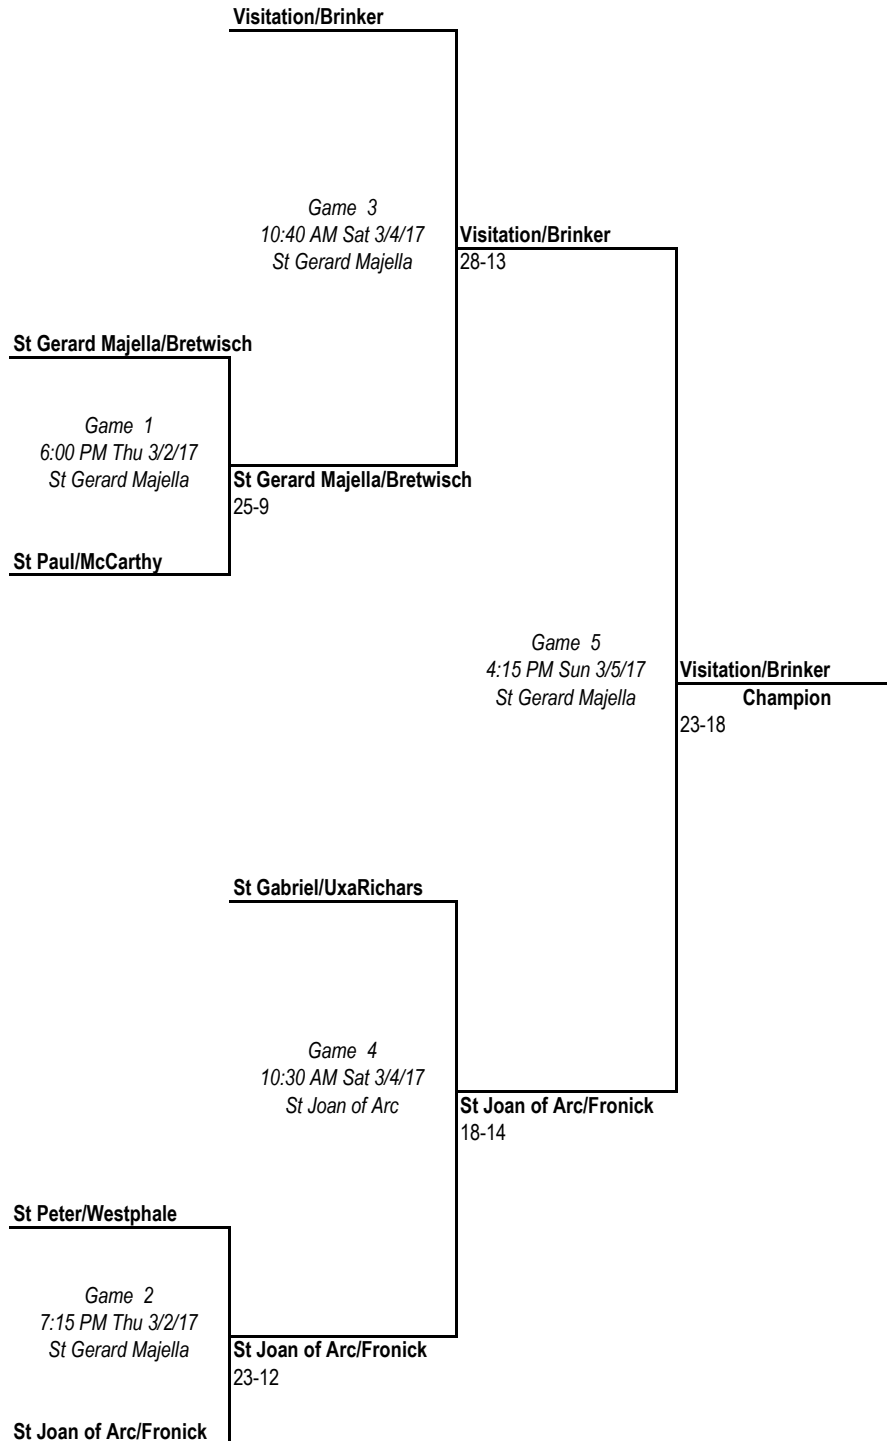

6G1 Tom Elder

St Peter/Westphale

Game 1
1:00 PM Sat 3/4/17
Annunciation

Immacolata/Newbold

St Peter/Westphale
24-11

Game 3
2:05 PM Sun 3/5/17
St Gerard Majella

St Peter/Westphale
17-15
Champion

St Joan of Arc/Fronick

Game 2
3:00 PM Sat 3/4/17
St Gabriel

Visitation/Brinker

St Joan of Arc/Fronick
12-11

6G2 Tom Elder

6G3 Tom Elder

6G4 Tom Elder