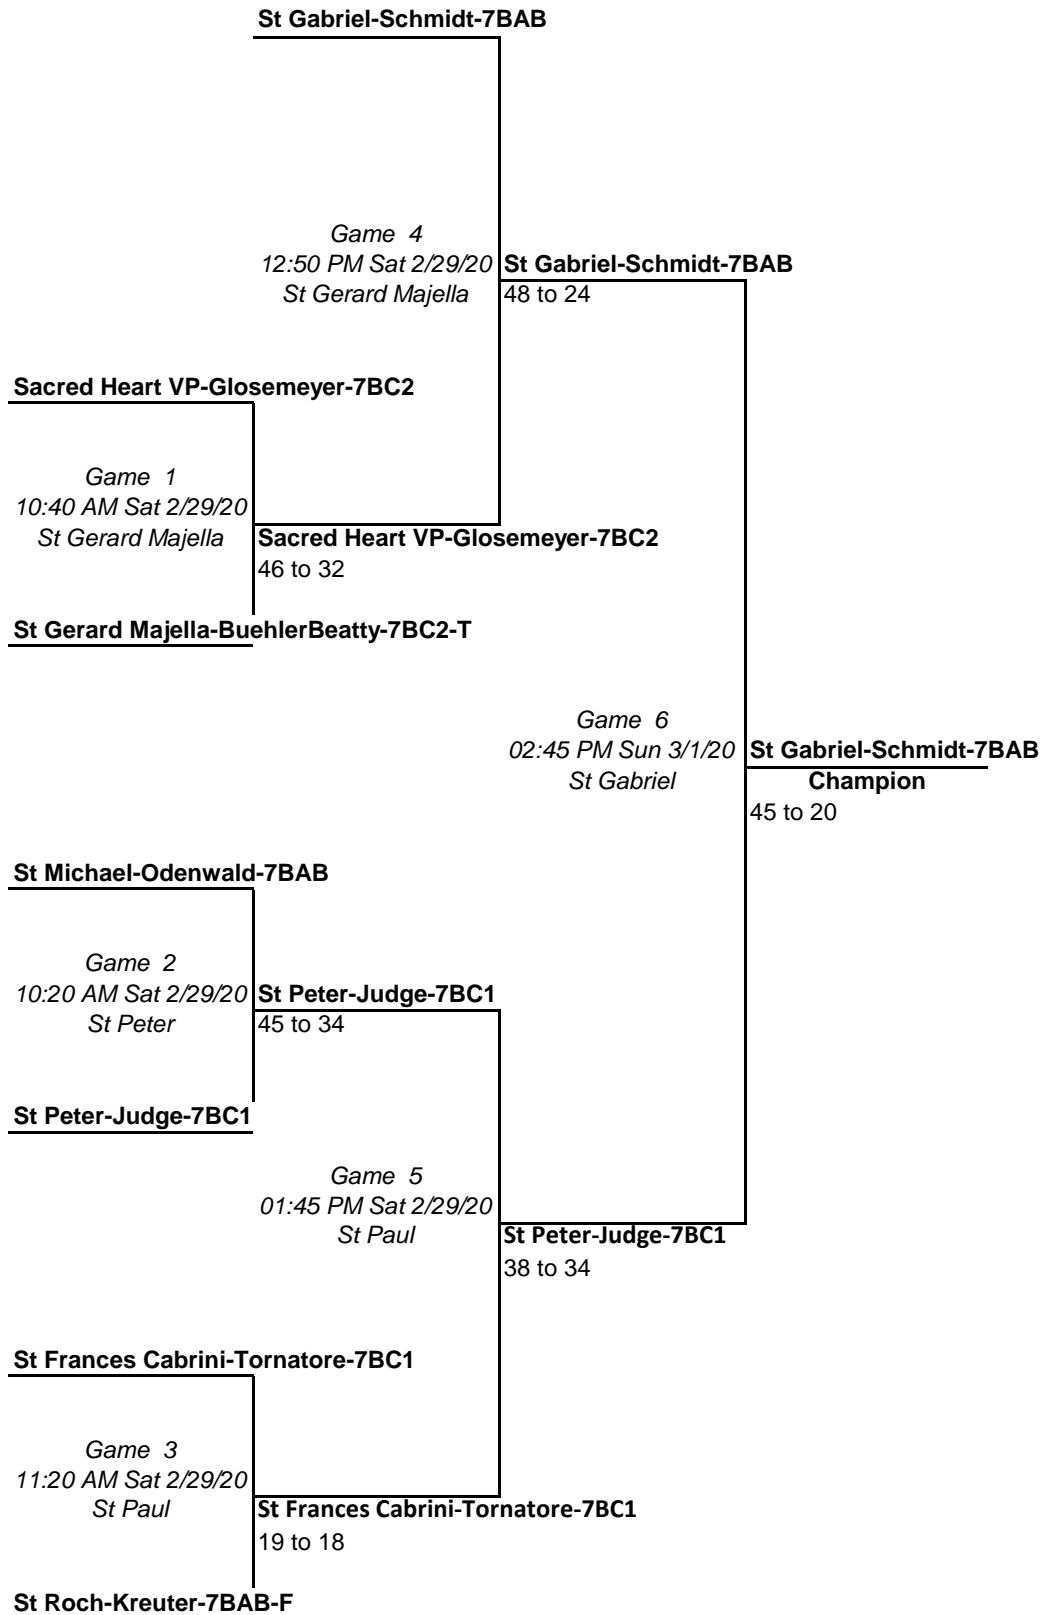

# 7B1

If a team from the C league is involved in the game, then the press rules for C/D teams is used meaning no pressing until the last 2 minutes of the fourth quarter and during overtime.

7B2

7B3

**7B4**

**Annunciation-Huster-7BD2**

*Game 1*  
08:15 AM Sat 2/29/20  
MQP

**St Peter-Buening-7BD2**

**Annunciation-Huster-7BD2**  
28 to 24

*Game 3*  
12:00 PM Sun 3/1/20  
Annunciation

**Little Flower-Giljum-7BD1**  
**Champion**  
33 to 18

**Little Flower-Giljum-7BD1**

*Game 2*  
09:25 AM Sat 2/29/20  
MQP

**MQP-Cassat-7BD1**

**Little Flower-Giljum-7BD1**  
28 to 26

**7B5**