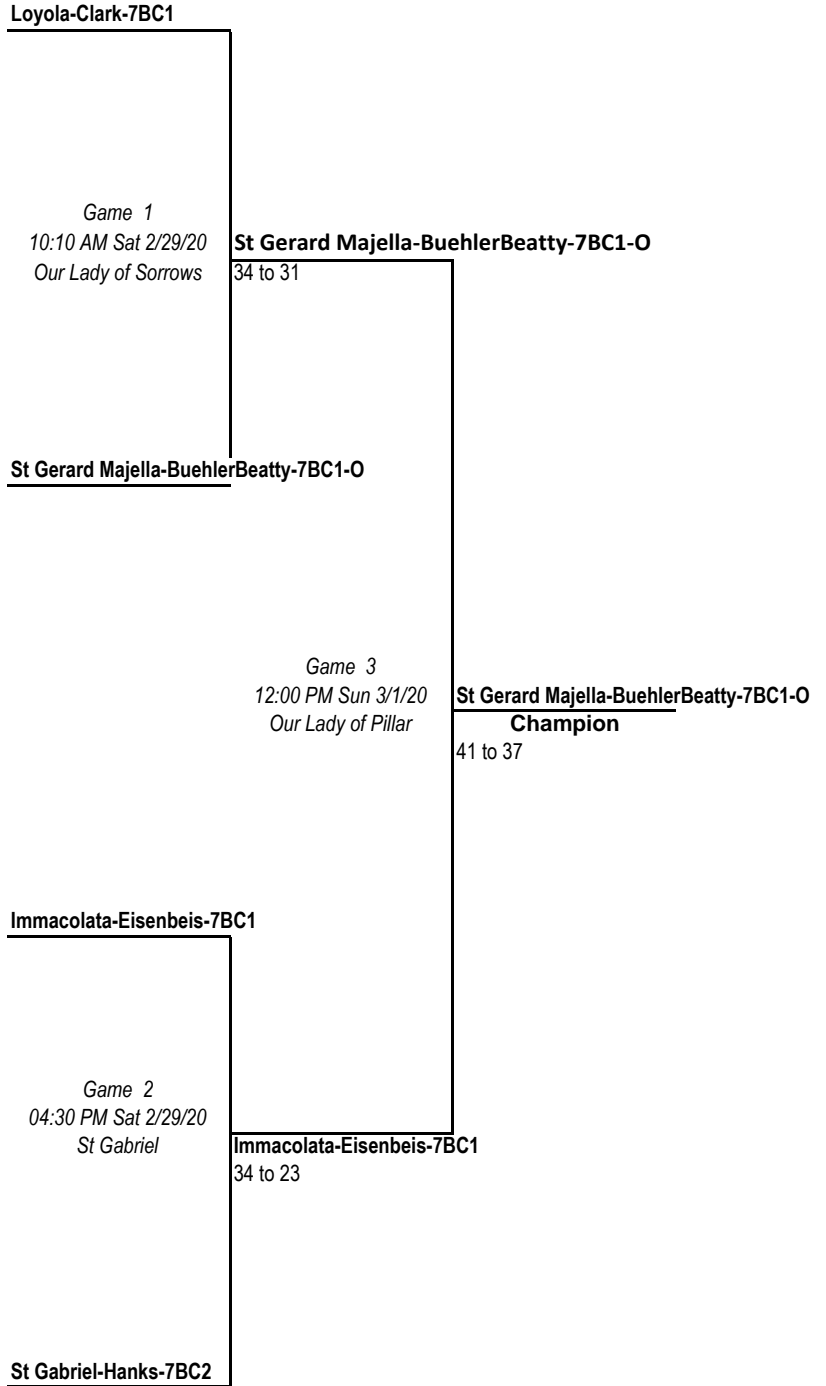

# 7B1

If a team from the C league is involved in the game, then the press rules for C/D teams is used meaning no pressing until the last 2 minutes of the fourth quarter and during overtime.

7B2

7B3

**7B4**

**Annunciation-Huster-7BD2**

*Game 1*  
08:15 AM Sat 2/29/20  
MQP

**St Peter-Buening-7BD2**

**Annunciation-Huster-7BD2**  
28 to 24

*Game 3*  
12:00 PM Sun 3/1/20  
Annunciation

**Little Flower-Giljum-7BD1**  
**Champion**  
33 to 18

**Little Flower-Giljum-7BD1**

*Game 2*  
09:25 AM Sat 2/29/20  
MQP

**MQP-Cassat-7BD1**

**Little Flower-Giljum-7BD1**  
28 to 26

**7B5**