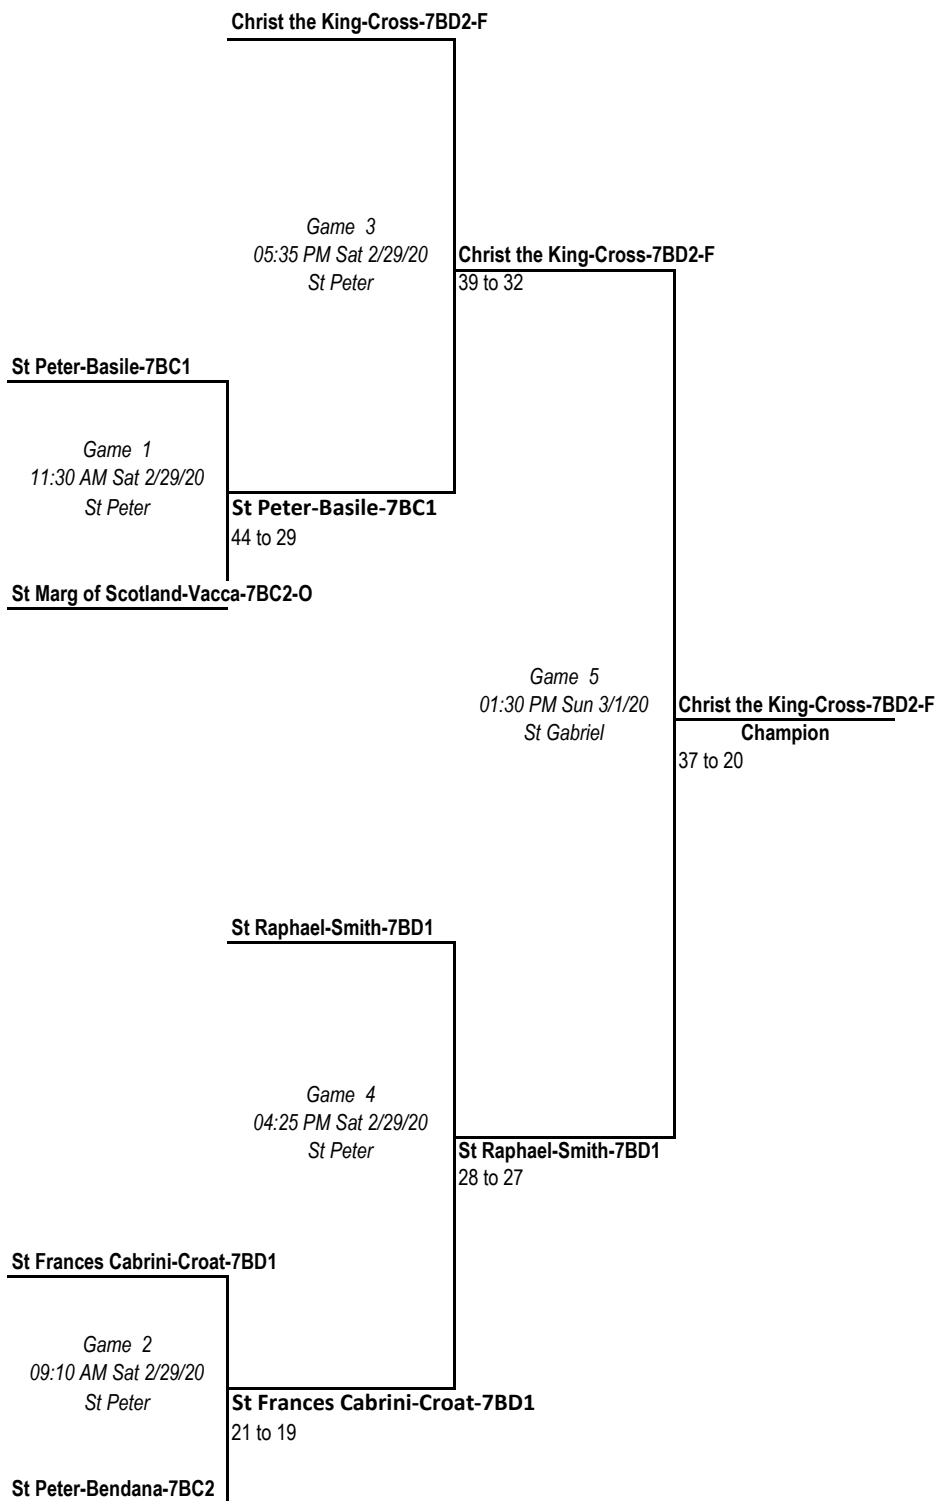

# 7B1

If a team from the C league is involved in the game, then the press rules for C/D teams is used meaning no pressing until the last 2 minutes of the fourth quarter and during overtime.

7B2

7B3

**7B4**

**Annunciation-Huster-7BD2**

*Game 1*  
08:15 AM Sat 2/29/20  
MQP

**St Peter-Buening-7BD2**

**Annunciation-Huster-7BD2**  
28 to 24

*Game 3*  
12:00 PM Sun 3/1/20  
Annunciation

**Little Flower-Giljum-7BD1**  
**Champion**  
33 to 18

**Little Flower-Giljum-7BD1**

*Game 2*  
09:25 AM Sat 2/29/20  
MQP

**MQP-Cassat-7BD1**

**Little Flower-Giljum-7BD1**  
28 to 26

**7B5**