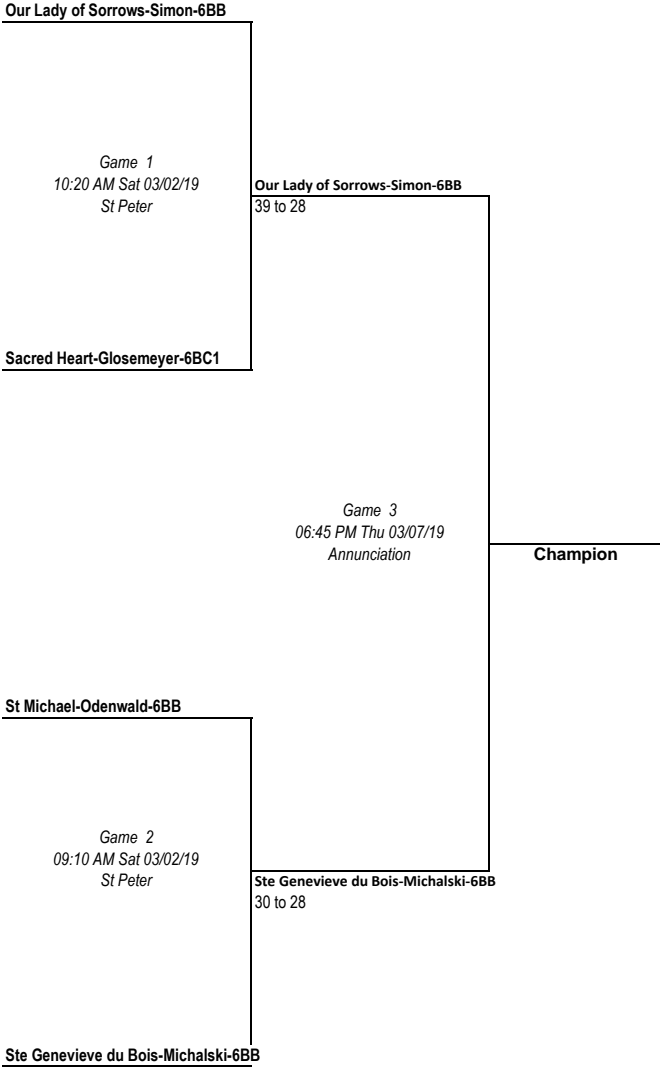

6B1

6B2

6B3

6B4

6B5

6B6

Christ the King-Cross-6BD

Game 1
10:00 AM Sat 03/02/19
St Michael