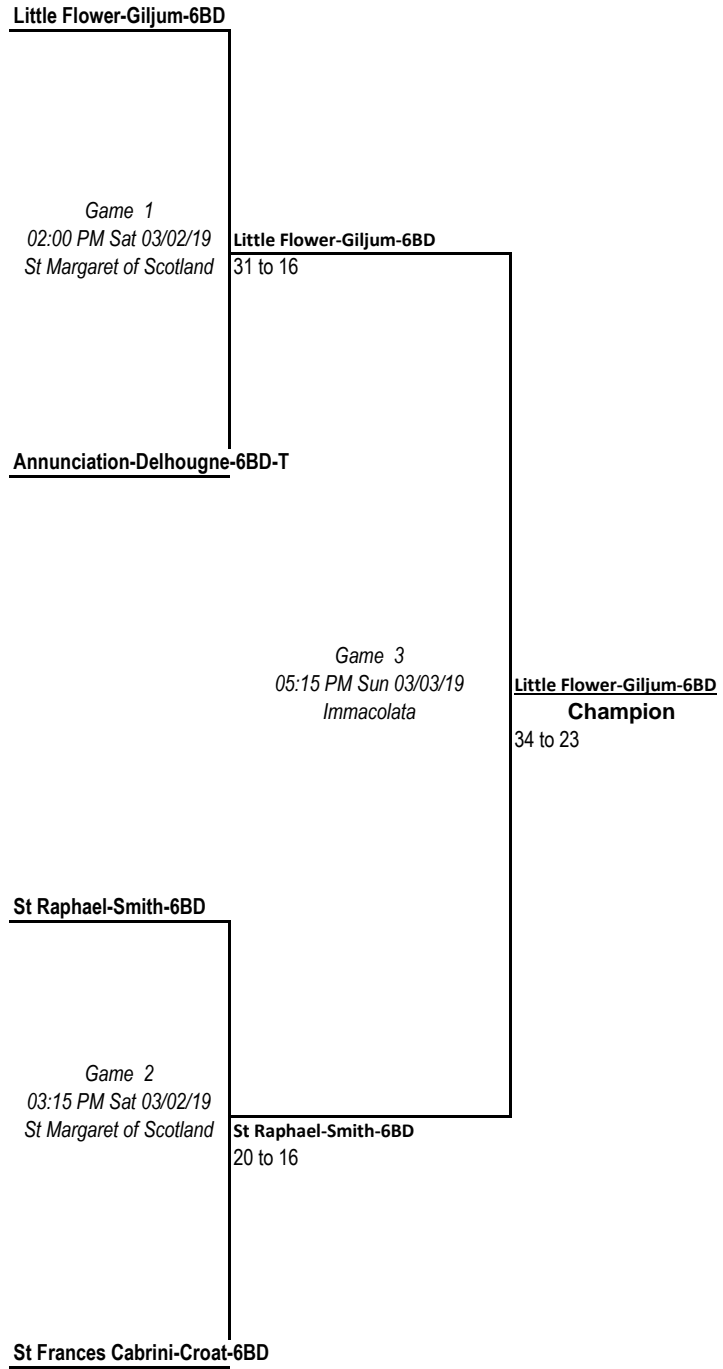

6B1

6B2

6B3

6B4

6B5

6B6

Christ the King-Cross-6BD

Game 1
10:00 AM Sat 03/02/19
St Michael