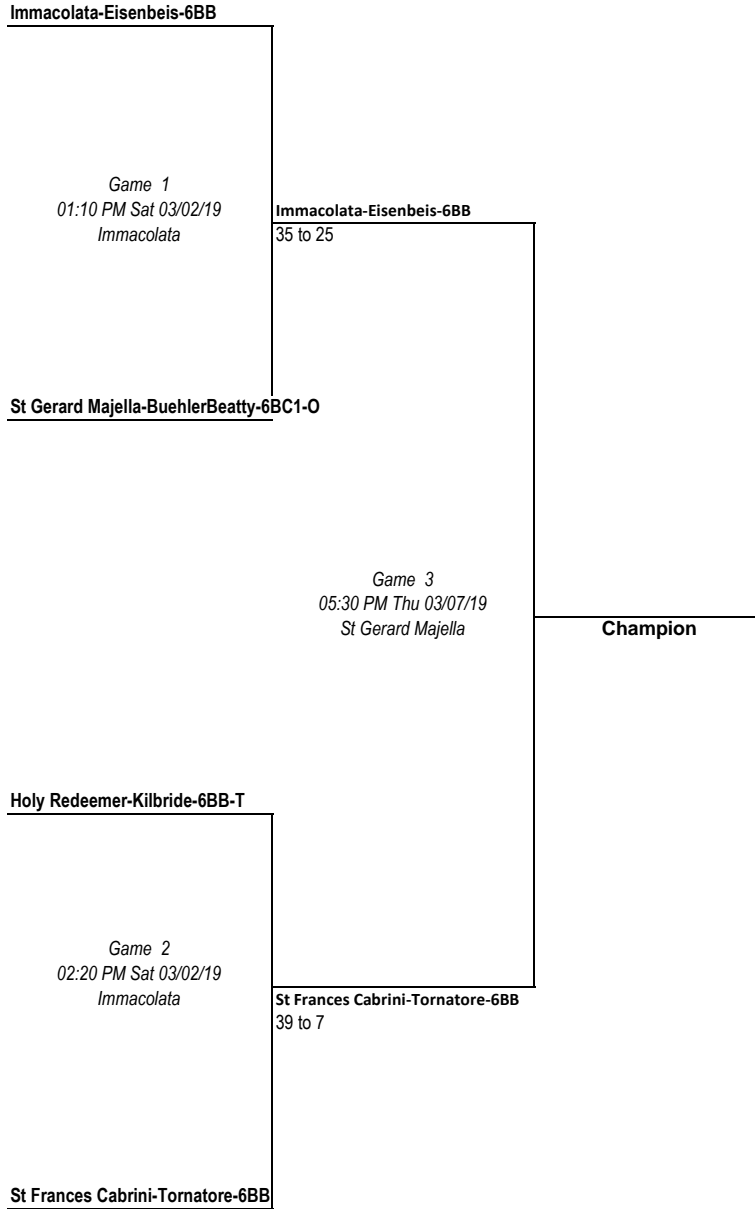

6B1

6B2

6B3

6B4

6B5

6B6

Christ the King-Cross-6BD

Game 1
10:00 AM Sat 03/02/19
St Michael