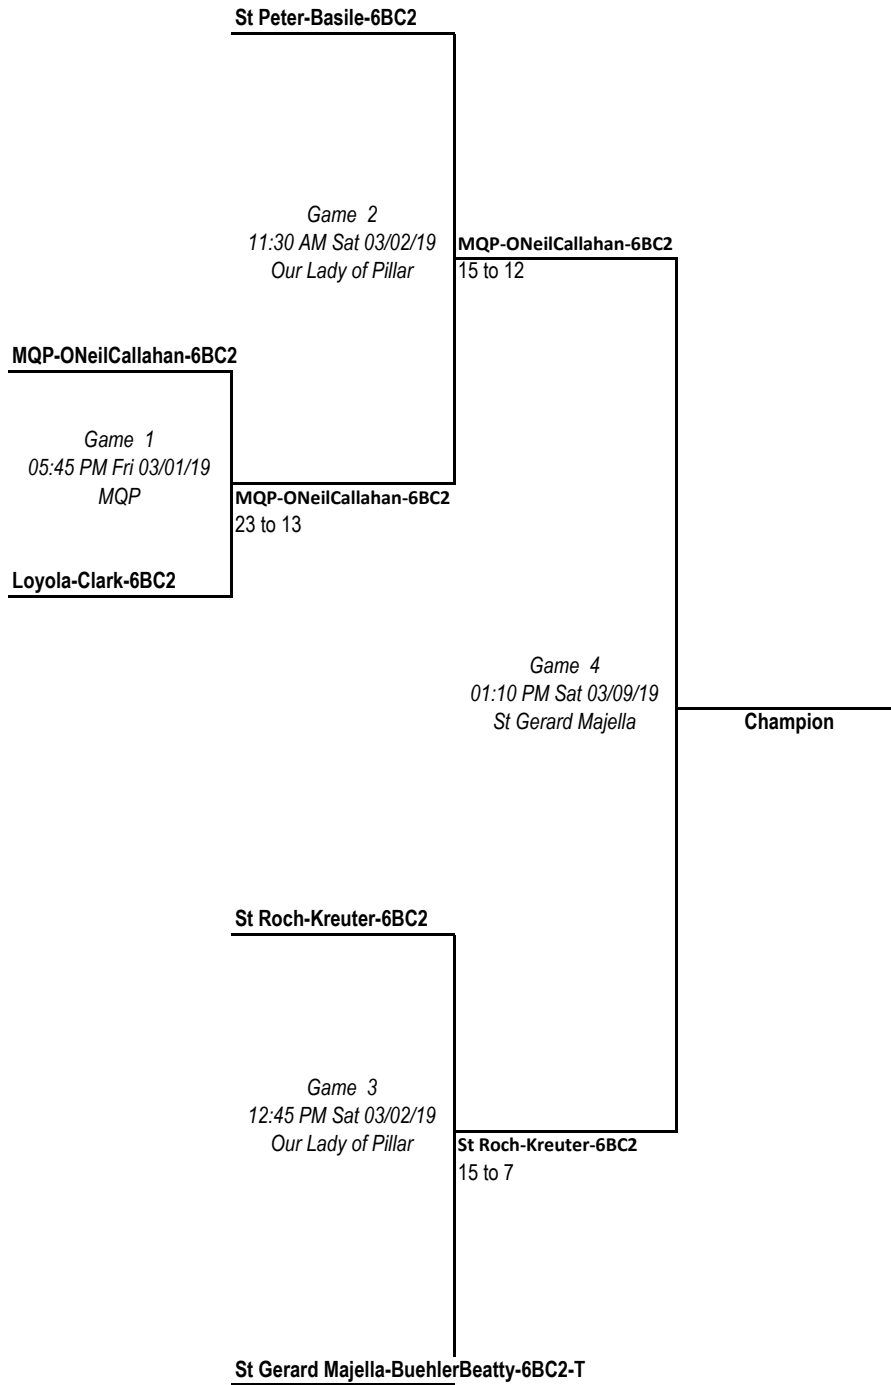

6B1

6B2

6B3

6B4

6B5

6B6

Christ the King-Cross-6BD

Game 1
10:00 AM Sat 03/02/19
St Michael