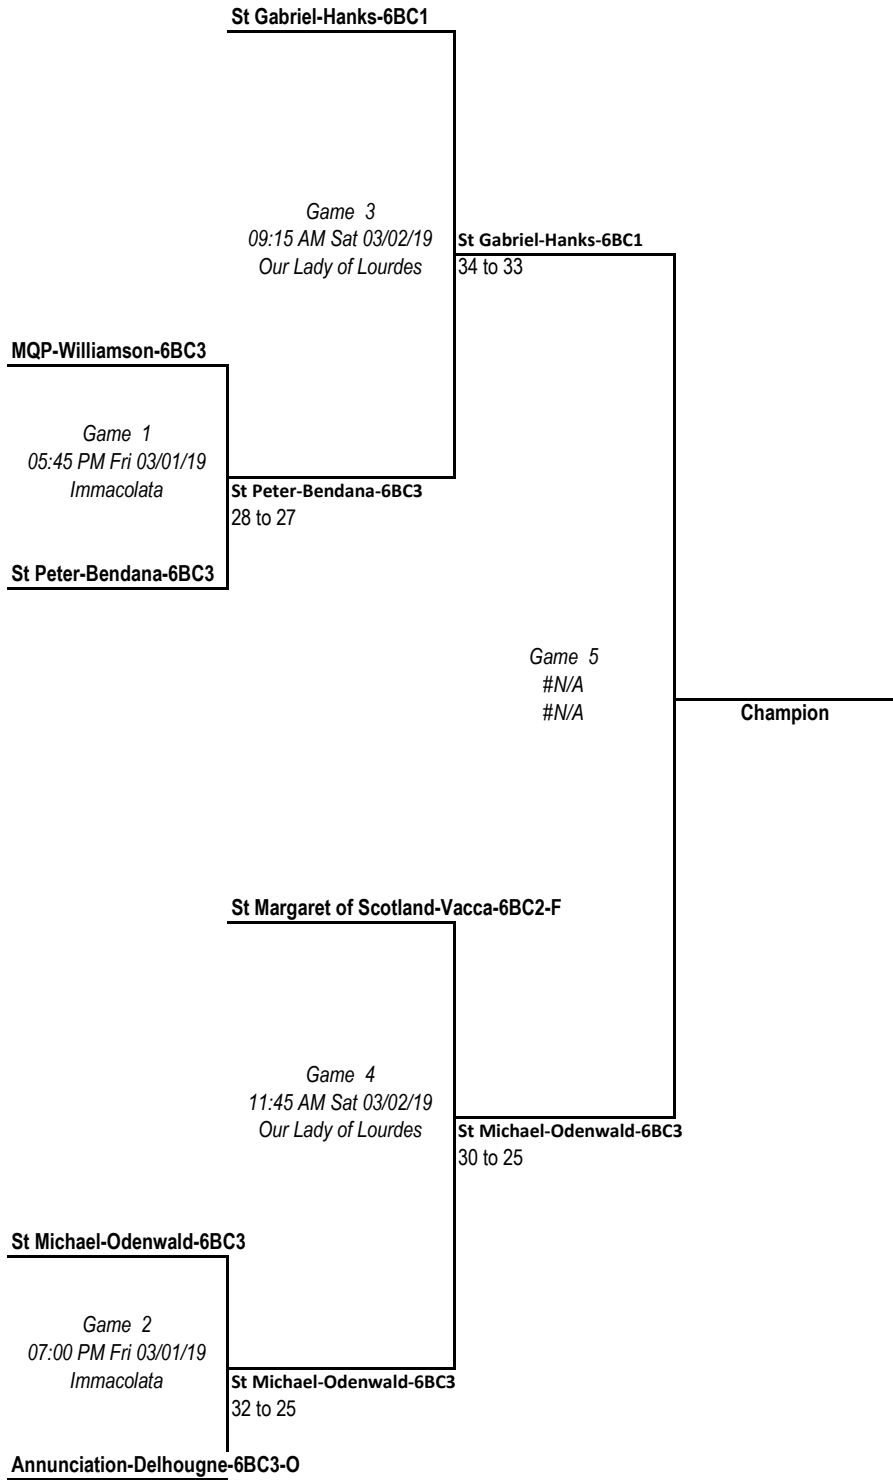

6B1

6B2

6B3

6B4

6B5

6B6

Christ the King-Cross-6BD

Game 1
10:00 AM Sat 03/02/19
St Michael