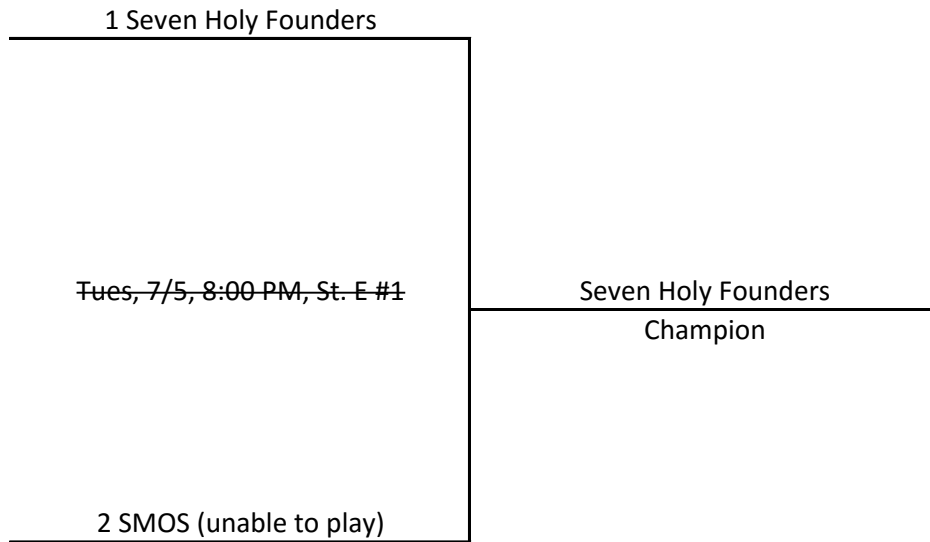

**8B Open Playoffs**

**IN:**  
7HF  
SMOS

**OUT:**  
MQP  
OLP  
St. Gabriel