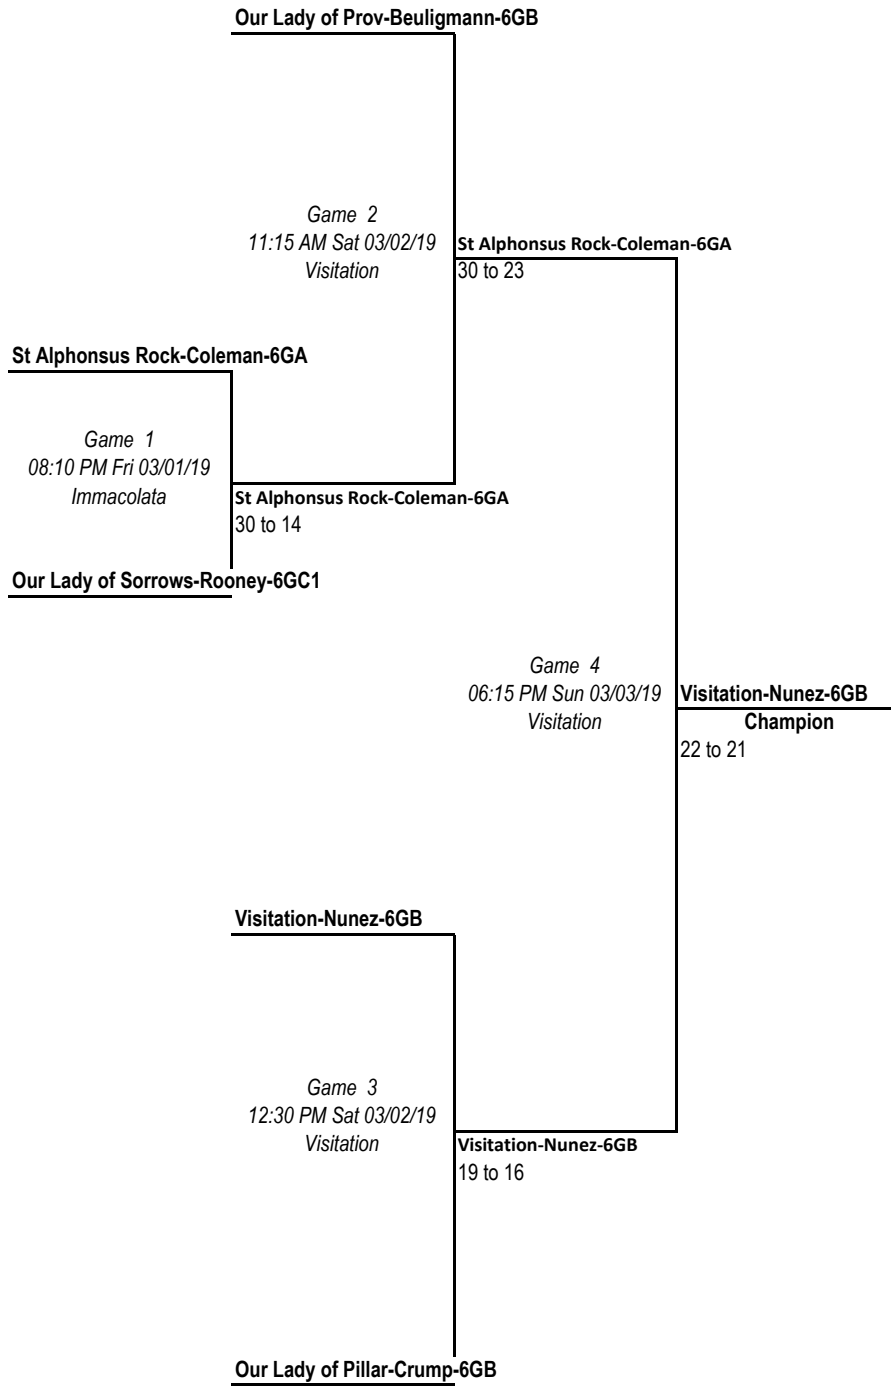

6G1

6G2

St Mary Magdalen BR-Lindo-6GB

Game 1
10:15 AM Sat 03/02/19
St Gabriel

Sacred Heart-Fendler-6GC1-T
23 to 19

Sacred Heart-Fendler-6GC1-T

Game 5
01:00 PM Sat 03/02/19
Our Lady of Lourdes

Sacred Heart-Fendler-6GC1-T
29 to 16

Our Lady of Lourdes-Wynne-6GB-F

Game 2
10:30 AM Sat 03/02/19
Our Lady of Lourdes

St Gerard Majella-AlcottAriston-6GB-O
18 to 14

St Gerard Majella-AlcottAriston-6GB-O

Game 7
04:10 PM Sun 03/03/19
Sacred Heart

John Paul II-Bardgett-6GB
Champion
19 to 16

Sacred Heart-Fendler-6GB-O

Game 3
09:00 AM Sat 03/02/19
St Gabriel

Sacred Heart-Fendler-6GB-O
31 to 10

St Gabriel-Cleary-6GC1-F

Game 6
02:15 PM Sat 03/02/19
Our Lady of Lourdes

John Paul II-Bardgett-6GB
26 to 23

John Paul II-Bardgett-6GB

Game 4
08:00 AM Sat 03/02/19
Our Lady of Lourdes

John Paul II-Bardgett-6GB
20 to 16

Ste Genevieve du Bois-Martin-6GC2

6G3

6G4