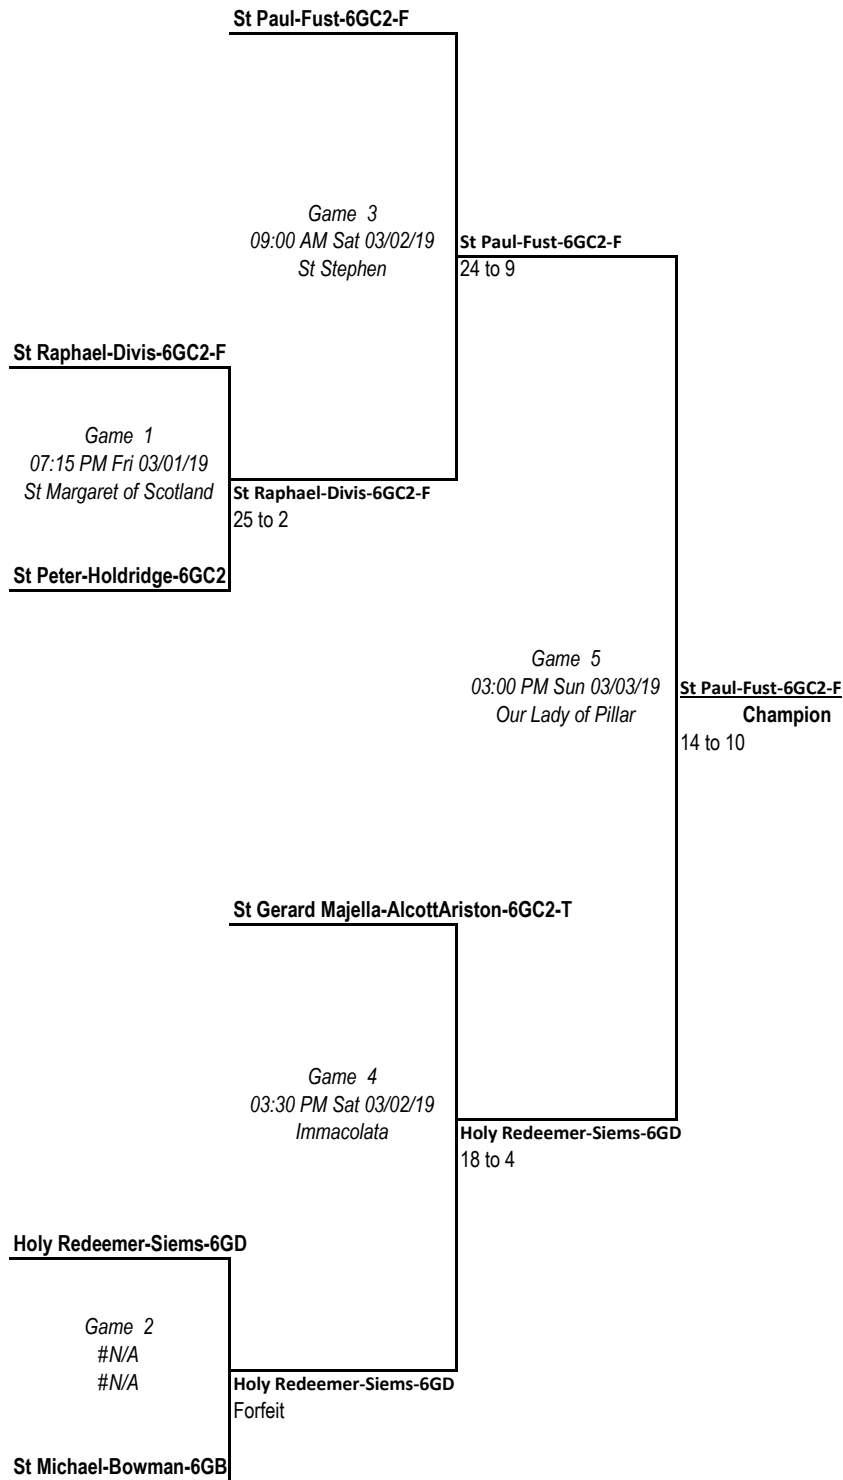

Our Lady of Lourdes-Wynne-6GB-F

Game 2
10:30 AM Sat 03/02/19
Our Lady of Lourdes

St Gerard Majella-AlcottAriston-6GB-O
18 to 14

St Gerard Majella-AlcottAriston-6GB-O

Game 7
04:10 PM Sun 03/03/19
Sacred Heart

John Paul II-Bardgett-6GB
Champion
19 to 16

Sacred Heart-Fendler-6GB-O

Game 3
09:00 AM Sat 03/02/19
St Gabriel

Sacred Heart-Fendler-6GB-O
31 to 10

St Gabriel-Cleary-6GC1-F

Game 6
02:15 PM Sat 03/02/19
Our Lady of Lourdes

John Paul II-Bardgett-6GB
26 to 23

John Paul II-Bardgett-6GB

Game 4
08:00 AM Sat 03/02/19
Our Lady of Lourdes

John Paul II-Bardgett-6GB
20 to 16

Ste Genevieve du Bois-Martin-6GC2

6G3

6G4