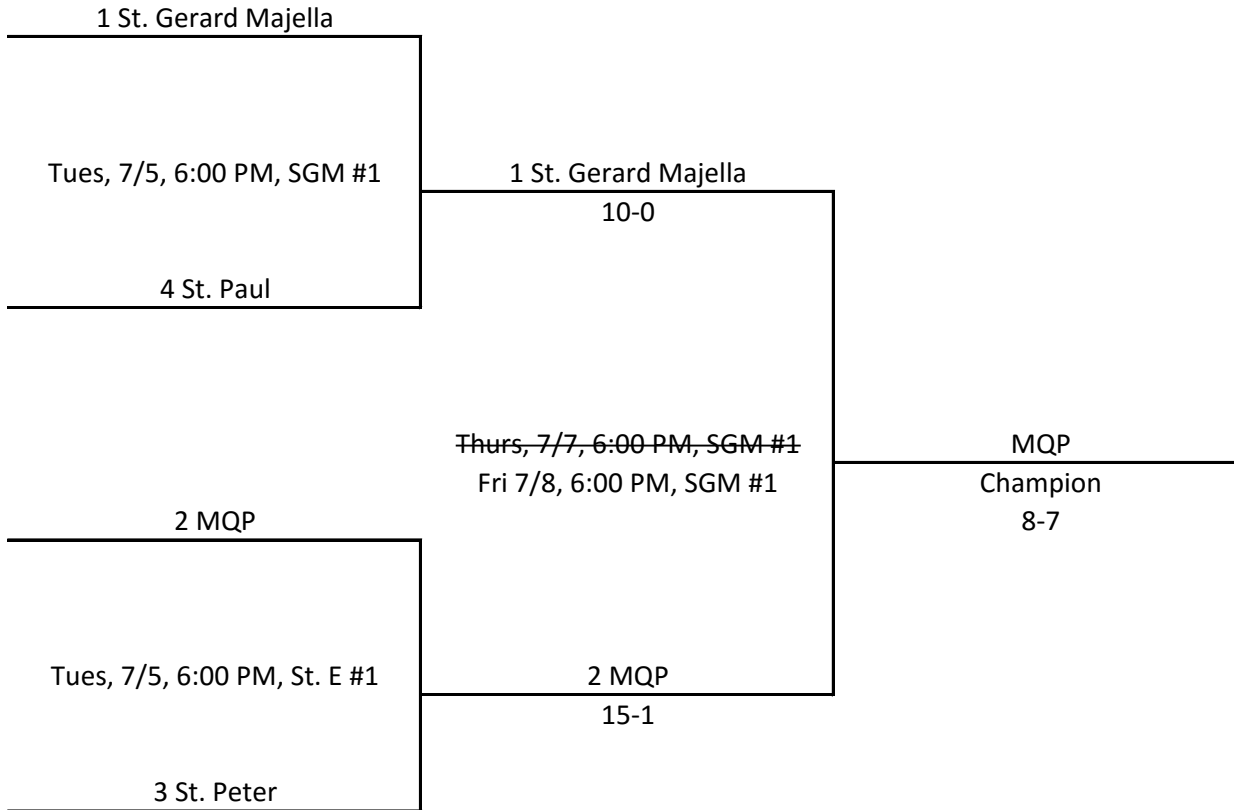

6B Open Playoffs

Updated: 7/7/2016

OUT:

- Immacolata
- Sacred Heart
- LOL